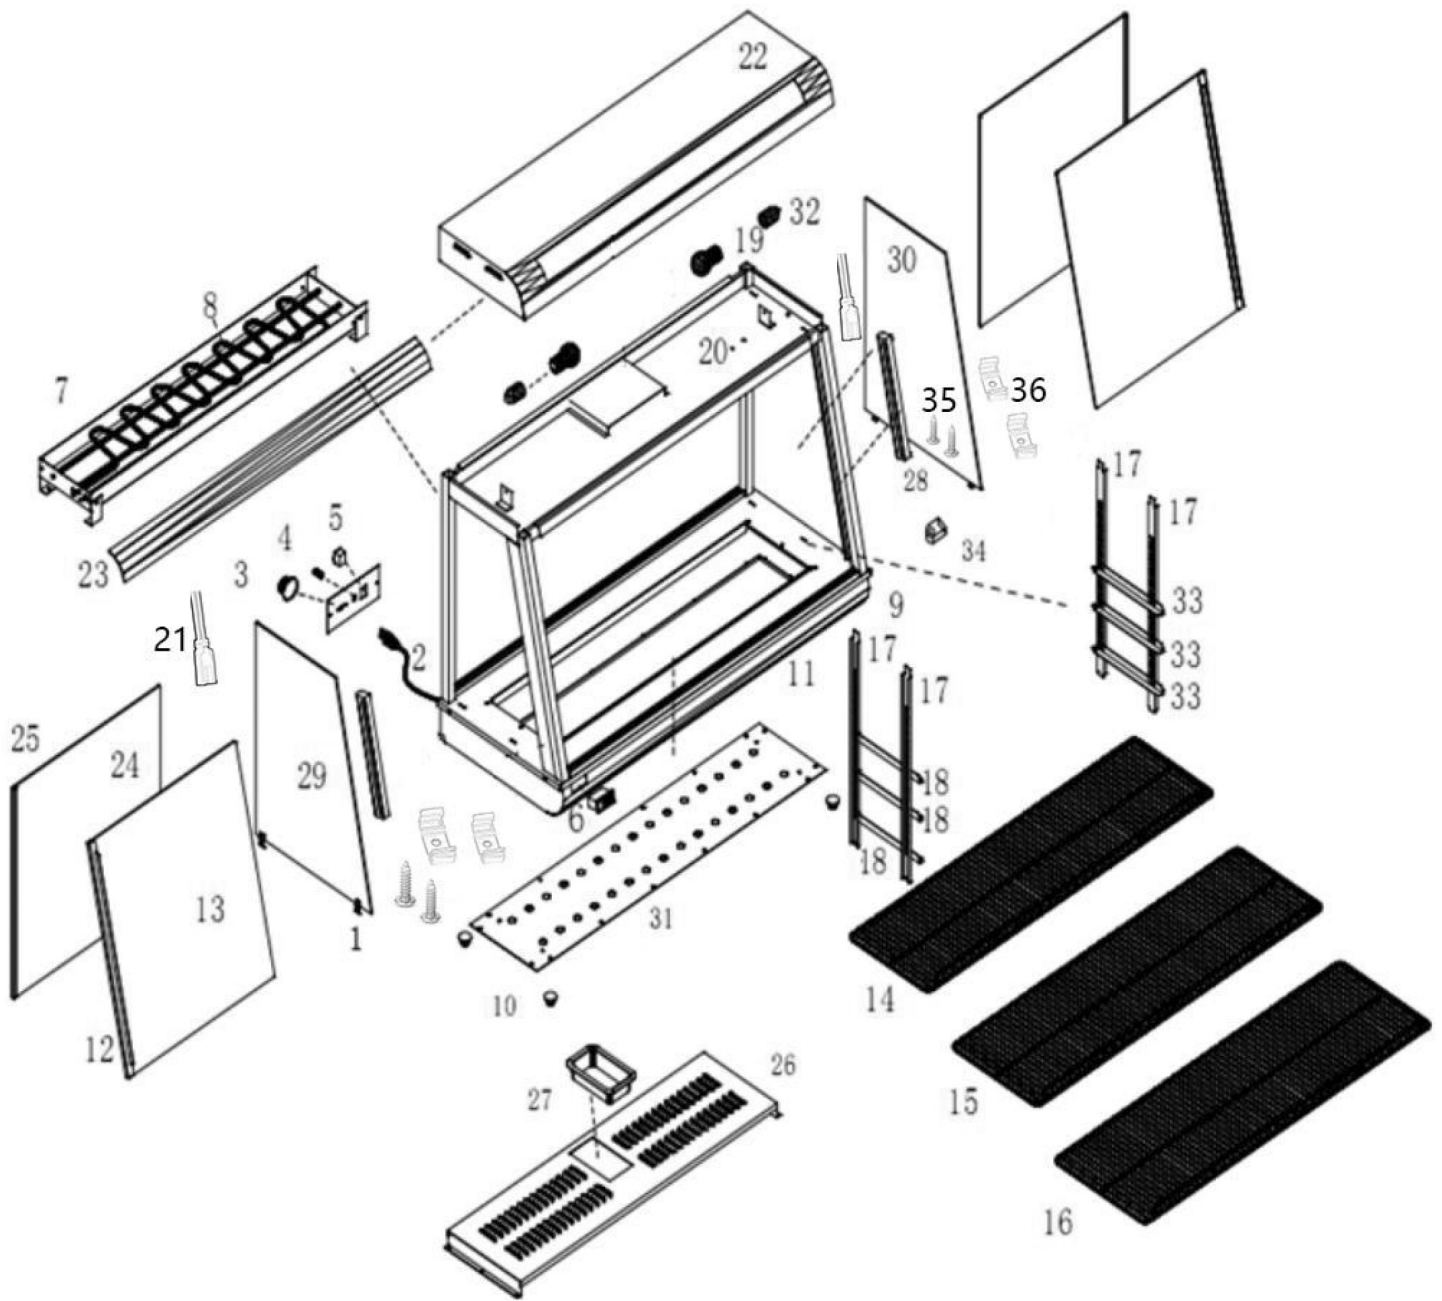

Parts Breakdown

Model DW-CN-1194 21571

Parts Breakdown

Model DW-CN-1194 21571

Item No.	Description	Position	Item No.	Description	Position	Item No.	Description	Position
66044	Clip with Screw for 21571	1	24823	Front Glass 606x567mm for 21571	13	24825	Cover of Heater for 21571	26
24746	Plug and Power Cord for 21571	2	24813	315 Shelf for 21571	14	80282	Steam Table Pan Ninth Size 6-7/8" x 4-1/4" x 2-1/2" / 176 x 108 x 65mm Stainless Steel NSF for 21571	27
41081	Thermostat with Knob for 21571	3	24814	350 Shelf for 21571	15	AQ896	LED Tube for 21571	28
24749	Indicator Light for 21571	4	24815	360 Shelf for 21571	16	21436	Right or Left Side Glass for 21571	29, 30
24750	Switch for 21571	5	24816	Vertical Support for 21571	17	28733	Base Cover for 21571	31
24751	Temperature Display for 21571	6	66066	Left Bracket for Shelf for 21571	18	66059	40W Light Holder for 21571	32
24806	Bracket of Heater for 21571	7	24764	40W Light for 21571	19	66068	Right Bracket for Shelf for 21571	33
24807	Heater for 21571	8	24819	Middle-Level Assembly for 21571	20	66069	Light Tube Holder for 21571	34
24808	Base for 21571	9	AQ895	LED Tube Plug for 21571	21	AQ897	LED Tube Holder's Screw for 21571	35
24755	Plastic Foot for 21571	10	24821	Top Cover for 21571	22	AQ898	LED Tube Holder for 21571	36
24810	Door Guide for 21571	11	24822	White Decorating Plate for 21571	23			
24770	Front / Back Door Handle for 21571	12, 25	24812	Back Glass 590x567mm for 21571	24			